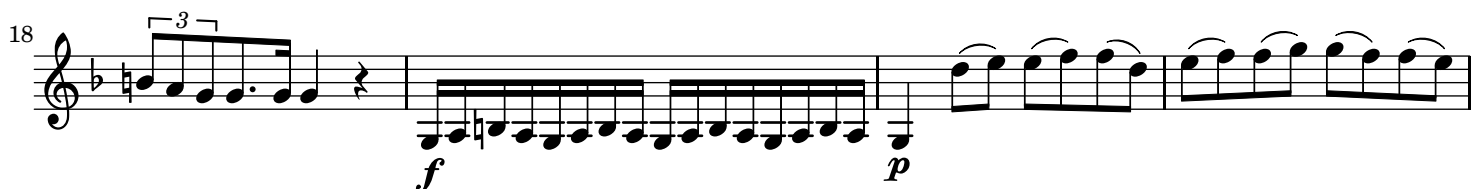

Duo pour violon et violoncelle

Violon

Felice GIARDINI
(1716-1796)

56

61

65

72

77

Adagio

8

15

19

24

31

Allegro assai

Musical score for Violin, page 4, featuring various musical notations such as trills, dynamics, and articulation. The score is written in treble clef with a key signature of one flat (B-flat) and a time signature of 6/8. The tempo is marked "Allegro assai".