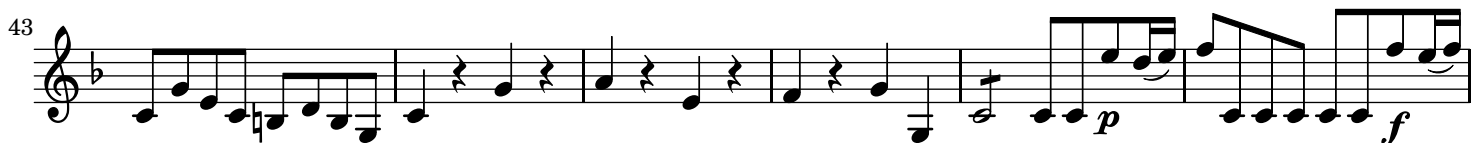

Duo pour violon et violoncelle

Violon

Felice GIARDINI
(1716-1796)

56

61

65

72

77

Adagio

8

15

19

24

31

Allegro assai

Musical score for Violin, page 4, featuring various musical notations such as trills, dynamics, and articulation. The score is written in treble clef with a key signature of one flat (B-flat) and a time signature of 6/8. The tempo is marked "Allegro assai".