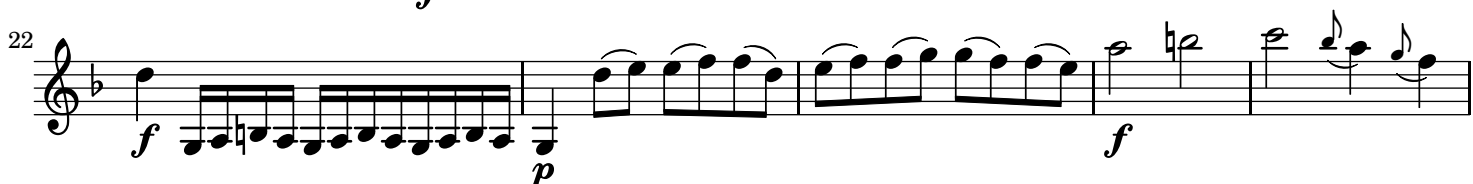

Duo pour violon et violoncelle

Violon

Felice GIARDINI
(1716-1796)

56

61

65

72

77

Adagio

8

15

19

24

31

Allegro assai

Musical score for Violin, page 4, featuring various musical notations such as trills, dynamics, and articulation. The score is written in treble clef with a key signature of one flat (B-flat) and a time signature of 6/8. The tempo is marked "Allegro assai".